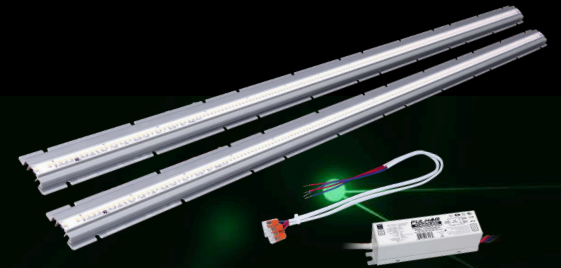

RETROFIT ESSENTIALS

"AT A GLANCE"

LED PANEL RETROFITS

Suitable for 2'x2' and 2'x4'
Luminaires

3 Selectable Power Levels

CCT Selectable (3500-5000K)

cULus Classified; meets DLC 5.1
requirements (listing pending)

DEDICATED 120V DIRECTAC RETROFIT KITS

Three New Rounds and One New
Linear

CCT-Selectability of 2700K,
3000K, 3500K, 4000K or 5000K

Highest power Rounds have on-
PCB toggle switch to select
power output

LINEAR HIGH OUTPUT LED RETROFIT KITS

22" and 44" Module Kits

cULus Classified for Field
Installation

3000K, 3500K, 4000K or 5000K
color temperatures

DLC Listed