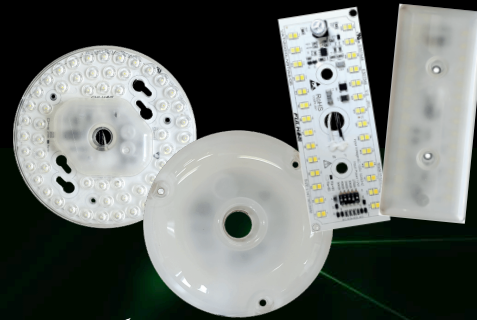

RETROFIT ESSENTIALS

"AT A GLANCE"

LED PANEL RETROFITS

Suitable for 2'x2' and 2'x4'
Luminaires

3 Selectable Power Levels

CCT Selectable (3500-5000K)

cULus Classified; meets DLC 5.1
requirements (listing pending)

DEDICATED 120V DIRECTAC RETROFIT KITS

Three New Rounds and One New
Linear

CCT-Selectability of 2700K,
3000K, 3500K, 4000K or 5000K

Highest power Rounds have on-
PCB toggle switch to select
power output

LINEAR HIGH OUTPUT LED RETROFIT KITS

22" and 44" Module Kits

cULus Classified for Field
Installation

3000K, 3500K, 4000K or 5000K
color temperatures

DLC Listed