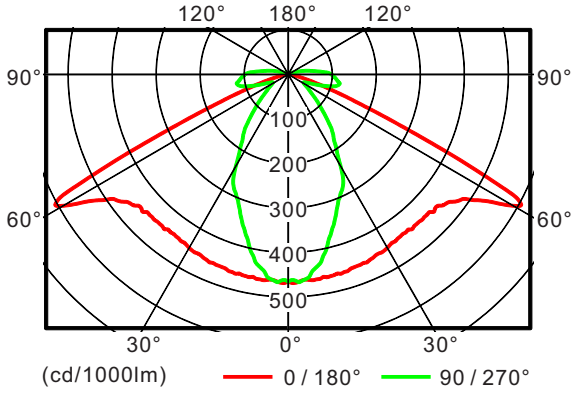

VLE-OPT-060-022C
 VLE-OPT-060-044C

Light Distribution

60 degree Optical Linear Lens

Module only (no lens)