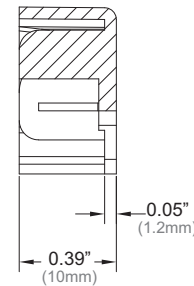

#### Mechanical Data

TLE-OPT-120-020 (End cap for LinearHO)

ISOMETRIC VIEW

SIDE VIEW

FRONT VIEW

Compatible with:  
 TMU125050CL8x0A (22" LinearHO)  
 TMU140055CL8x0A (44" LinearHO)  
 TMU240095CL8x0A (44" LinearHO)  
 TMU240095CL8x0C (58" LinearHO)

VLE-OPT-120-012 (End cap for LP-LinearHO)

ISOMETRIC VIEW

SIDE VIEW

FRONT VIEW

Compatible with:  
 VMU048012LPyxxA (5.5" Low Profile LinearHO)  
 VMU064025LPyxxA (11" Low Profile LinearHO)  
 VMU080030LPyxxA (22" Low Profile LinearHO)  
 VMU125050LPyxxA (22" Low Profile LinearHO)  
 VMU140055LPyxxA (44" Low Profile LinearHO)  
 VMU140055LPyxxC (46" Low Profile LinearHO)  
 VMU240095LPyxxA (44" Low Profile LinearHO)  
 VMU240095LPyxxC (58" Low Profile LinearHO)