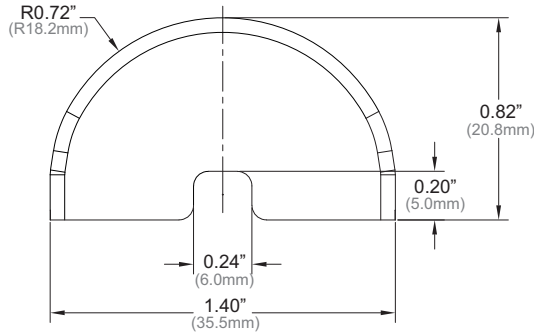

### LinearHO / LP-LinearHO DC Module End Caps

- UL Recognized material
- 1.2mm white Polybutylene Terephthalate (PBT) V0 flame rated
- White colored end caps
- For use with Fulham's LinearHO and LP-LinearHO DC modules

#### Mechanical Data

TLE-OPT-120-020 (End cap for LinearHO)

ISOMETRIC VIEW

SIDE VIEW

FRONT VIEW

Compatible with:  
 TMU125050CL8x0A (22" LinearHO)  
 TMU140055CL8x0A (44" LinearHO)  
 TMU240095CL8x0A (44" LinearHO)  
 TMU240095CL8x0C (58" LinearHO)

VLE-OPT-120-012 (End cap for LP-LinearHO)

ISOMETRIC VIEW

SIDE VIEW

FRONT VIEW

Compatible with:  
 VMU048012LPyxxA (5.5" Low Profile LinearHO)  
 VMU064025LPyxxA (11" Low Profile LinearHO)  
 VMU080030LPyxxA (22" Low Profile LinearHO)  
 VMU125050LPyxxA (22" Low Profile LinearHO)  
 VMU140055LPyxxA (44" Low Profile LinearHO)  
 VMU140055LPyxxC (46" Low Profile LinearHO)  
 VMU240095LPyxxA (44" Low Profile LinearHO)  
 VMU240095LPyxxC (58" Low Profile LinearHO)