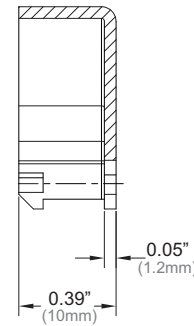

#### Mechanical Data

TLE-OPT-120-020 (End cap for LinearHO)

ISOMETRIC VIEW

SIDE VIEW

FRONT VIEW

Compatible with:  
 TMU125050CL8x0A (22" LinearHO)  
 TMU140055CL8x0A (44" LinearHO)  
 TMU240095CL8x0A (44" LinearHO)  
 TMU240095CL8x0C (58" LinearHO)

VLE-OPT-120-012 (End cap for LP-LinearHO)

ISOMETRIC VIEW

SIDE VIEW

FRONT VIEW

Compatible with:  
 VMU048012LPyxxA (5.5" Low Profile LinearHO)  
 VMU064025LPyxxA (11" Low Profile LinearHO)  
 VMU080030LPyxxA (22" Low Profile LinearHO)  
 VMU125050LPyxxA (22" Low Profile LinearHO)  
 VMU140055LPyxxA (44" Low Profile LinearHO)  
 VMU140055LPyxxC (46" Low Profile LinearHO)  
 VMU240095LPyxxA (44" Low Profile LinearHO)  
 VMU240095LPyxxC (58" Low Profile LinearHO)