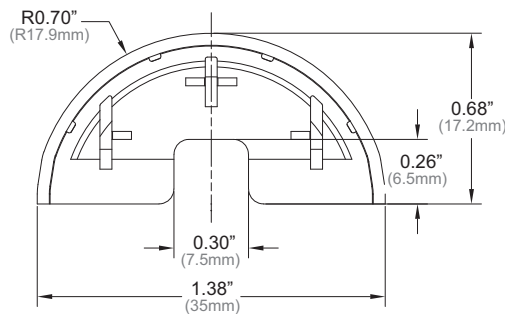

#### Mechanical Data

TLE-OPT-120-020 (End cap for LinearHO)

ISOMETRIC VIEW

SIDE VIEW

FRONT VIEW

Compatible with:  
 TMU125050CL8x0A (22" LinearHO)  
 TMU140055CL8x0A (44" LinearHO)  
 TMU240095CL8x0A (44" LinearHO)  
 TMU240095CL8x0C (58" LinearHO)

VLE-OPT-120-012 (End cap for LP-LinearHO)

ISOMETRIC VIEW

SIDE VIEW

FRONT VIEW

Compatible with:  
 VMU048012LPyxxA (5.5" Low Profile LinearHO)  
 VMU064025LPyxxA (11" Low Profile LinearHO)  
 VMU080030LPyxxA (22" Low Profile LinearHO)  
 VMU125050LPyxxA (22" Low Profile LinearHO)  
 VMU140055LPyxxA (44" Low Profile LinearHO)  
 VMU140055LPyxxC (46" Low Profile LinearHO)  
 VMU240095LPyxxA (44" Low Profile LinearHO)  
 VMU240095LPyxxC (58" Low Profile LinearHO)