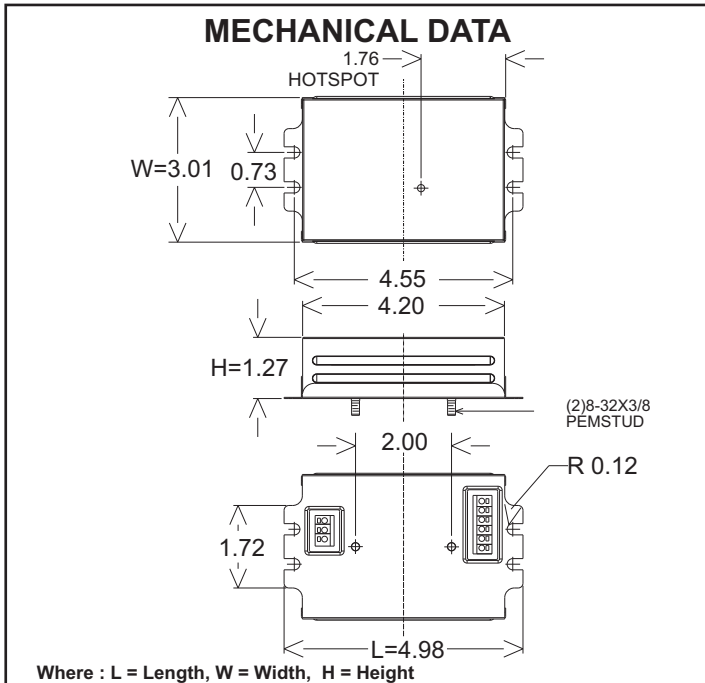

SPECIFICATION SHEET : RHA-UNV-242-BLS

This Is An Original Product From Fulham Co., Inc

Description : RACEHORSE Series, Universal Operating Voltage, Program Preheat Start Ballast, End Of Life Protection, Auto Restart, Cold Starting Feature.

This Ballast Will Operate Following Lamps.

TWIN(FT), 4 PIN 24-27/36-39/40W/TUV36W	QUAD (CFQ), 4 PIN 26W	TRIPLE(CFTR) 26W/32W/42W	2D28/38W	CFM57/70W	T5CR22/T5CR40W	GPH793T5L

ELECTRICAL DATA (With 120 Volt Application)

INPUT VOLT: 120V ± 10% , 50/60Hz									
LAMP WATTS/TYPE	CFTR42W	FT24/27W	FT36/39W	FT40W	2D28W	2D38W	T5CR40W	TUV36W	GPH793T5L
LAMPS OPERATED	1								
INPUT WATTS	46	25	32	44	31	34	41	33	29
LINE CURRENT:	0.39	0.21	0.27	0.36	0.26	0.28	0.34	0.28	0.24
POWER FACTOR	0.99	0.99	0.99	0.99	0.99	0.99	0.99	0.99	0.99
BALLAST FACTOR	0.95	1.02	0.85	0.95	1.22	0.83	0.92	0.69	0.72
EFFICACY FACTOR	2.04	4.03	2.62	2.18	3.88	2.48	2.23	2.09	2.48
THD	8.7%	12.3%	10.4%	9.3%	10.0%	10.0%	9.5%	10.0%	10.9%
CURRENT CREST FACTOR	< 1.7								
EMI/RFI COMPLIANCE	FCC PART 18-A (NON-CONSUMER)								
SOUND RATING	" A "								
BALLAST TYPE	PROGRAMMED START								
VOLTAGE TRANSIENTS	MOV (ANSI C82.11)								
INPUT/PROTECTION	FUSE								
OUTPUT/PROTECTION	OPEN LAMP, SHORTED LAMP, END-OF-LIFE								
MIN. OPERATING TEMP	-30°C (-22°F)								
MAX. CASE TEMP	90°C (194°F) SEE FOOT NOTE WARRANTY								
APPROVALS/CLASS	UL /cUL LISTED, CLASS " P ", 1 OUTDOOR								
REMOTE MOUNTING	18 FT MAX.								

Fulham extends a limited warranty only to the original purchaser or to the first user for a period of 5 years @ 75°C or 3 years @ 90°C from the date of manufacture when properly installed and operated under normal conditions of use. For complete terms and conditions, please reference the Fulham product catalog (www.fulham.com) Due to a program of continuous improvement, Fulham reserves the right to make modifications or variations in design or construction to the equipment described. © Fulham Company Limited, All Rights Reserved.