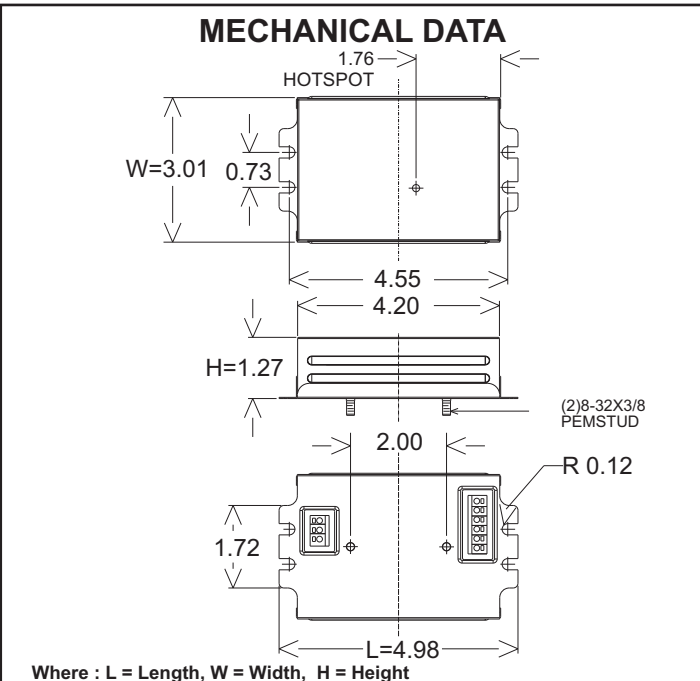

SPECIFICATION SHEET : RHA-UNV-242-BLS

This Is An Original Product From Fulham Co., Inc

Description : RACEHORSE Series, Universal Operating Voltage, Program Preheat Start Ballast, End Of Life Protection, Auto Restart, Cold Starting Feature.

This Ballast Will Operate Following Lamps.

TWIN(FT), 4 PIN 24-27/36-39/40W/TUV36W	QUAD (CFQ), 4 PIN 26W	TRIPLE(CFTR) 26W/32W/42W	2D28/38W	CFM57/70W	T5CR22/T5CR40W	GPH793T5L

ELECTRICAL DATA (With 277 Volt Application)

INPUT VOLT: 277V ± 10%, 50/60Hz							
LAMP WATTS/TYPE	2D28W	2D38W	T5CR22W	T5CR40W	TUV36W	GPH793T5L	
LAMPS OPERATED	2						
INPUT WATTS	59	62	49	77	63	54	
LINE CURRENT:	0.22	0.23	0.19	0.29	0.24	0.20	
POWER FACTOR	0.96	0.97	0.94	0.98	0.97	0.95	
BALLAST FACTOR	1.16	0.82	0.98	0.90	0.66	0.69	
EFFICACY FACTOR	14.9%	12.5%	16.3%	10.4%	12.3%	15.3%	
THD	10.0%						
CURRENT CREST FACTOR	< 1.7						
EMI/RFI COMPLIANCE	FCC PART 18-A (NON-CONSUMER)						
SOUND RATING	" A "						
BALLAST TYPE	PROGRAMMED START						
VOLTAGE TRANSIENTS	MOV (ANSI C82.11)						
INPUT/PROTECTION	FUSE						
OUTPUT/PROTECTION	OPEN LAMP, SHORTED LAMP, END-OF-LIFE						
MIN. OPERATING TEMP	-30°C (-22°F)						
MAX. CASE TEMP	90°C (194°F) SEE FOOT NOTE WARRANTY						
APPROVALS/CLASS	UL /cUL LISTED, CLASS " P ", 1 OUTDOOR						
REMOTE MOUNTING	18 FT MAX.						

Fulham extends a limited warranty only to the original purchaser or to the first user for a period of 5 years @ 75°C or 3 years @ 90°C from the date of manufacture when properly installed and operated under normal conditions of use. For complete terms and conditions, please reference the Fulham product catalog (www.fulham.com) Due to a program of continuous improvement, Fulham reserves the right to make modifications or variations in design or construction to the equipment described. © Fulham Company Limited, All Rights Reserved.