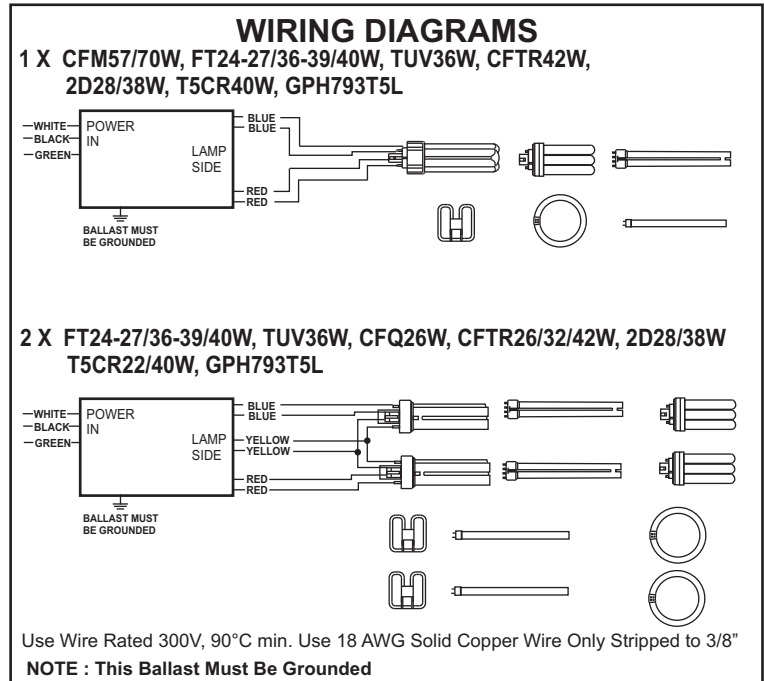

SPECIFICATION SHEET : RHA-UNV-242-BLS

This Is An Original Product From Fulham Co., Inc

Description : RACEHORSE Series, Universal Operating Voltage, Program Preheat Start Ballast, End Of Life Protection, Auto Restart, Cold Starting Feature.

This Ballast Will Operate Following Lamps.

TWIN(FT), 4 PIN 24-27/36-39/40W/TUV36W	QUAD (CFQ), 4 PIN 26W	TRIPLE(CFTR) 26W/32W/42W	2D28/38W	CFM57/70W	T5CR22/T5CR40W	GPH793T5L

ELECTRICAL DATA (With 277 Volt Application)

INPUT VOLT: 277V ± 10%, 50/60Hz									
LAMP WATTS/TYPE	CFM57W	CFM70W	CFQ26W	CFTR26W	CFTR32W	CFTR42W	FT24/27W	FT36/39W	FT40W
LAMPS OPERATED	1			2					
INPUT WATTS	56	67	53	55	58	86	48	61	85
LINE CURRENT:	0.21	0.25	0.20	0.21	0.22	0.32	0.18	0.23	0.31
POWER FACTOR	0.95	0.97	0.95	0.95	0.96	0.98	0.94	0.96	0.98
BALLAST FACTOR	0.94	0.94	0.97	0.97	0.91	0.90	0.98	0.81	0.89
EFFICACY FACTOR	1.69	1.40	1.83	1.76	1.58	1.04	2.04	1.32	1.04
THD	14.7%	11.4%	16.0%	14.6%	14.6%	9.6%	16.6%	12.2%	9.9%
CURRENT CREST FACTOR	< 1.7								
EMI/RFI COMPLIANCE	FCC PART 18-A (NON-CONSUMER)								
SOUND RATING	" A "								
BALLAST TYPE	PROGRAMMED START								
VOLTAGE TRANSIENTS	MOV (ANSI C82.11)								
INPUT/PROTECTION	FUSE								
OUTPUT/PROTECTION	OPEN LAMP, SHORTED LAMP, END-OF-LIFE								
MIN. OPERATING TEMP	-30°C (-22°F)								
MAX. CASE TEMP	90°C (194°F) SEE FOOT NOTE WARRANTY								
APPROVALS/CLASS	UL /cUL LISTED, CLASS " P ", 1 OUTDOOR								
REMOTE MOUNTING	18 FT MAX.								

Fulham extends a limited warranty only to the original purchaser or to the first user for a period of 5 years @ 75°C or 3 years @ 90°C from the date of manufacture when properly installed and operated under normal conditions of use. For complete terms and conditions, please reference the Fulham product catalog (www.fulham.com) Due to a program of continuous improvement, Fulham reserves the right to make modifications or variations in design or construction to the equipment described. © Fulham Company Limited, All Rights Reserved.