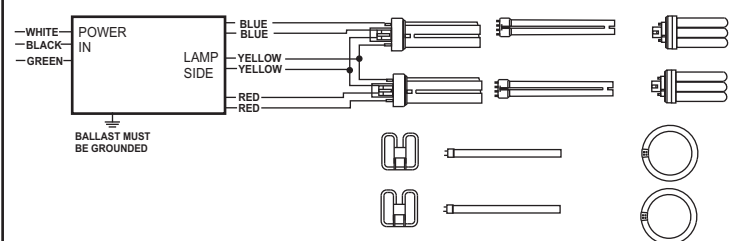

MECHANICAL DATA

WIRING DIAGRAMS

1 X CFM57/70W, FT24-27/36-39/40W, TUV36W, CFTR42W, 2D28/38W, T5CR40W, GPH793T5L

2 X FT24-27/36-39/40W, TUV36W, CFQ26W, CFTR26/32/42W, 2D28/38W T5CR22/40W, GPH793T5L

Use Wire Rated 300V, 90°C min. Use 18 AWG Solid Copper Wire Only Stripped to 3/8"
NOTE : This Ballast Must Be Grounded