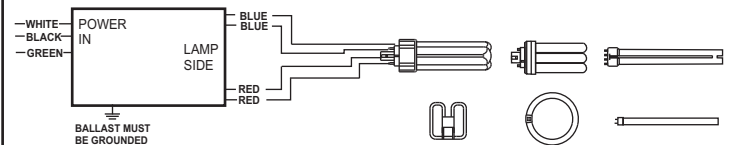

WIRING DIAGRAMS

1 X CFM57/70W, FT24-27/36-39/40W, TUV36W, CFTR42W, 2D28/38W, T5CR40W, GPH793T5L