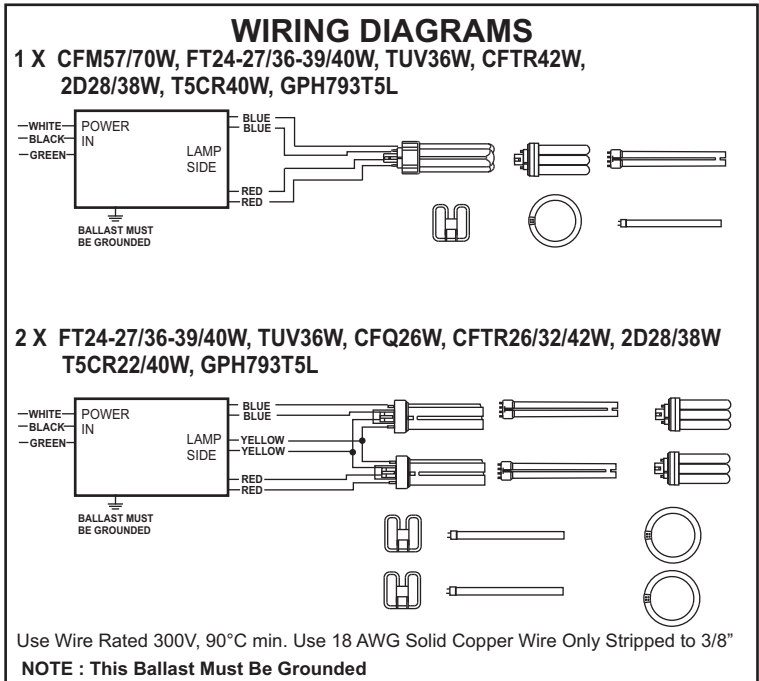

SPECIFICATION SHEET : RHA-UNV-242-BLS

This Is An Original Product From Fulham Co., Inc

Description : RACEHORSE Series, Universal Operating Voltage, Program Preheat Start Ballast, End Of Life Protection, Auto Restart, Cold Starting Feature.

This Ballast Will Operate Following Lamps.

TWIN(FT), 4 PIN 24-27/36-39/40W/TUV36W	QUAD (CFQ), 4 PIN 26W	TRIPLE(CFTR) 26W/32W/42W	2D28/38W	CFM57/70W	T5CR22/T5CR40W	GPH793T5L

ELECTRICAL DATA (With 277 Volt Application)

INPUT VOLT: 277V ± 10%, 50/60Hz							
LAMP WATTS/TYPE	2D28W	2D38W	T5CR22W	T5CR40W	TUV36W	GPH793T5L	
LAMPS OPERATED	2						
INPUT WATTS	59	62	49	77	63	54	
LINE CURRENT:	0.22	0.23	0.19	0.29	0.24	0.20	
POWER FACTOR	0.96	0.97	0.94	0.98	0.97	0.95	
BALLAST FACTOR	1.16	0.82	0.98	0.90	0.66	0.69	
EFFICACY FACTOR	14.9%	12.5%	16.3%	10.4%	12.3%	15.3%	
THD	10.0%						
CURRENT CREST FACTOR	< 1.7						
EMI/RFI COMPLIANCE	FCC PART 18-A (NON-CONSUMER)						
SOUND RATING	" A "						
BALLAST TYPE	PROGRAMMED START						
VOLTAGE TRANSIENTS	MOV (ANSI C82.11)						
INPUT/PROTECTION	FUSE						
OUTPUT/PROTECTION	OPEN LAMP, SHORTED LAMP, END-OF-LIFE						
MIN. OPERATING TEMP	-30°C (-22°F)						
MAX. CASE TEMP	90°C (194°F) SEE FOOT NOTE WARRANTY						
APPROVALS/CLASS	UL /cUL LISTED, CLASS " P ", 1 OUTDOOR						
REMOTE MOUNTING	18 FT MAX.						

Fulham extends a limited warranty only to the original purchaser or to the first user for a period of 5 years @ 75°C or 3 years @ 90°C from the date of manufacture when properly installed and operated under normal conditions of use. For complete terms and conditions, please reference the Fulham product catalog (www.fulham.com) Due to a program of continuous improvement, Fulham reserves the right to make modifications or variations in design or construction to the equipment described. © Fulham Company Limited, All Rights Reserved.