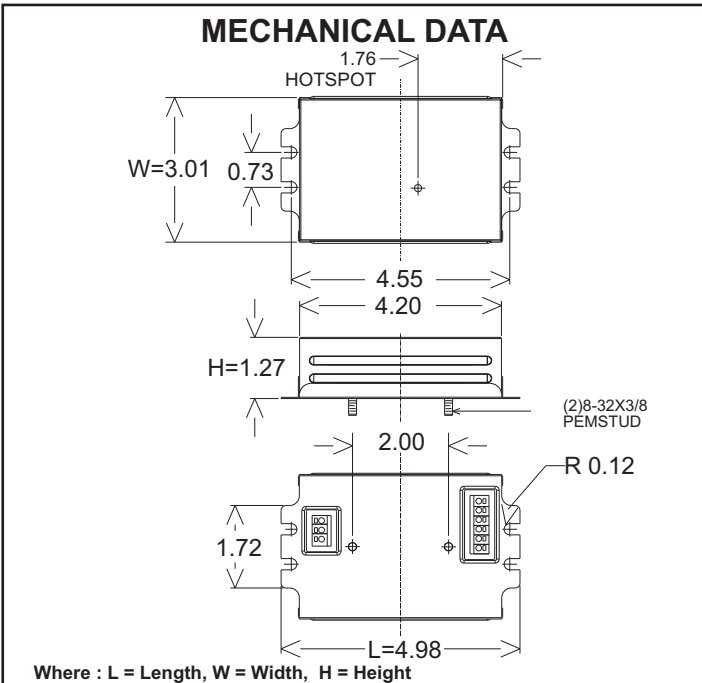

SPECIFICATION SHEET : RHA-UNV-242-BLS

This Is An Original Product From Fulham Co., Inc

Description : RACEHORSE Series, Universal Operating Voltage, Program Preheat Start Ballast, End Of Life Protection, Auto Restart, Cold Starting Feature.

This Ballast Will Operate Following Lamps.

TWIN(FT), 4 PIN 24-27/36-39/40W/TUV36W	QUAD (CFQ), 4 PIN 26W	TRIPLE(CFTR) 26W/32W/42W	2D28/38W	CFM57/70W	T5CR22/T5CR40W	GPH793T5L

ELECTRICAL DATA (With 120 Volt Application)

INPUT VOLT: 120V ± 10%, 50/60Hz									
LAMP WATTS/TYPE	CFM57W	CFM70W	CFQ26W	CFTR26W	CFTR32W	CFTR42W	FT24/27W	FT36/39W	FT40W
LAMPS OPERATED	1			2					
INPUT WATTS	55	69	53	56	59	89	48	62	87
LINE CURRENT:	0.46	0.57	0.44	0.46	0.49	0.74	0.40	0.52	0.72
POWER FACTOR	0.99	0.99	0.99	0.99	0.99	0.99	0.99	0.99	0.99
BALLAST FACTOR	0.94	0.94	0.97	0.97	0.91	0.90	0.98	0.81	0.89
EFFICACY FACTOR	1.71	1.36	1.82	1.74	1.54	1.01	2.03	1.30	1.02
THD	8.4%	7.5%	7.9%	7.6%	7.6%	6.6%	8.2%	7.1%	6.4%
CURRENT CREST FACTOR	< 1.7								
EMI/RFI COMPLIANCE	FCC PART 18-A (NON-CONSUMER)								
SOUND RATING	" A "								
BALLAST TYPE	PROGRAMMED START								
VOLTAGE TRANSIENTS	MOV (ANSI C82.11)								
INPUT/PROTECTION	FUSE								
OUTPUT/PROTECTION	OPEN LAMP, SHORTED LAMP, END-OF-LIFE								
MIN. OPERATING TEMP	-30°C (-22°F)								
MAX. CASE TEMP	90°C (194°F) SEE FOOT NOTE WARRANTY								
APPROVALS/CLASS	UL /cUL LISTED, CLASS " P ", 1 OUTDOOR								
REMOTE MOUNTING	18 FT MAX.								

Fulham extends a limited warranty only to the original purchaser or to the first user for a period of 5 years @ 75°C or 3 years @ 90°C from the date of manufacture when properly installed and operated under normal conditions of use. For complete terms and conditions, please reference the Fulham product catalog (www.fulham.com) Due to a program of continuous improvement, Fulham reserves the right to make modifications or variations in design or construction to the equipment described. © Fulham Company Limited, All Rights Reserved.