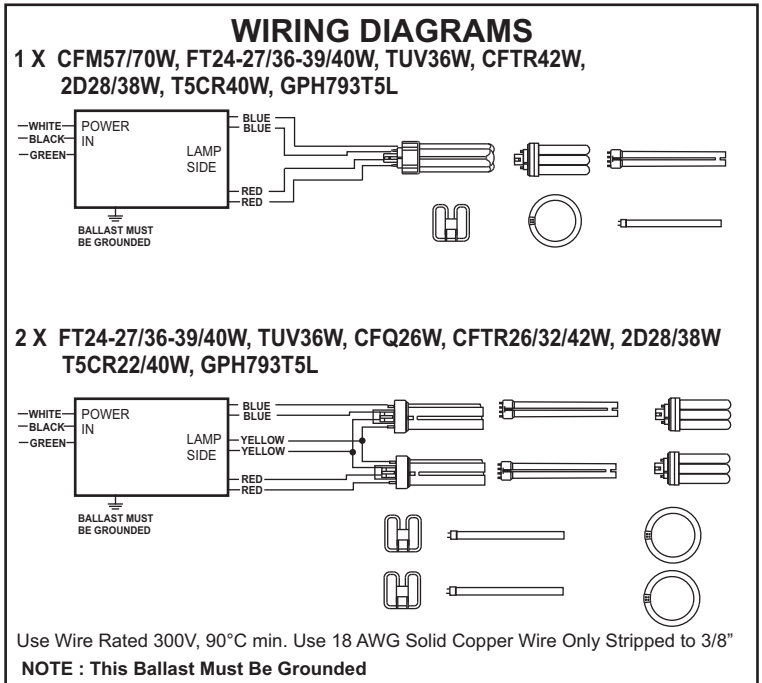

SPECIFICATION SHEET : RHA-UNV-242-BLS

This Is An Original Product From Fulham Co., Inc

Description : RACEHORSE Series, Universal Operating Voltage, Program Preheat Start Ballast, End Of Life Protection, Auto Restart, Cold Starting Feature.

This Ballast Will Operate Following Lamps.

TWIN(FT), 4 PIN 24-27/36-39/40W/TUV36W	QUAD (CFQ), 4 PIN 26W	TRIPLE(CFTR) 26W/32W/42W	2D28/38W	CFM57/70W	T5CR22/T5CR40W	GPH793T5L

ELECTRICAL DATA (With 120 Volt Application)

INPUT VOLT: 120V ± 10%, 50/60Hz									
LAMP WATTS/TYPE	CFM57W	CFM70W	CFQ26W	CFTR26W	CFTR32W	CFTR42W	FT24/27W	FT36/39W	FT40W
LAMPS OPERATED	1			2					
INPUT WATTS	55	69	53	56	59	89	48	62	87
LINE CURRENT:	0.46	0.57	0.44	0.46	0.49	0.74	0.40	0.52	0.72
POWER FACTOR	0.99	0.99	0.99	0.99	0.99	0.99	0.99	0.99	0.99
BALLAST FACTOR	0.94	0.94	0.97	0.97	0.91	0.90	0.98	0.81	0.89
EFFICACY FACTOR	1.71	1.36	1.82	1.74	1.54	1.01	2.03	1.30	1.02
THD	8.4%	7.5%	7.9%	7.6%	7.6%	6.6%	8.2%	7.1%	6.4%
CURRENT CREST FACTOR	< 1.7								
EMI/RFI COMPLIANCE	FCC PART 18-A (NON-CONSUMER)								
SOUND RATING	" A "								
BALLAST TYPE	PROGRAMMED START								
VOLTAGE TRANSIENTS	MOV (ANSI C82.11)								
INPUT/PROTECTION	FUSE								
OUTPUT/PROTECTION	OPEN LAMP, SHORTED LAMP, END-OF-LIFE								
MIN. OPERATING TEMP	-30°C (-22°F)								
MAX. CASE TEMP	90°C (194°F) SEE FOOT NOTE WARRANTY								
APPROVALS/CLASS	UL /cUL LISTED, CLASS " P ", 1 OUTDOOR								
REMOTE MOUNTING	18 FT MAX.								

Fulham extends a limited warranty only to the original purchaser or to the first user for a period of 5 years @ 75°C or 3 years @ 90°C from the date of manufacture when properly installed and operated under normal conditions of use. For complete terms and conditions, please reference the Fulham product catalog (www.fulham.com) Due to a program of continuous improvement, Fulham reserves the right to make modifications or variations in design or construction to the equipment described. © Fulham Company Limited, All Rights Reserved.