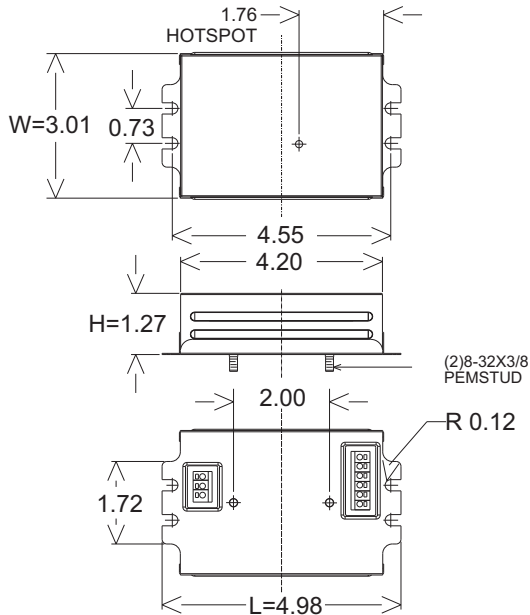

SPECIFICATION SHEET : RHA-UNV-242-BLS

This Is An Original Product From Fulham Co., Inc

Description : RACEHORSE Series, Universal Operating Voltage, Program Preheat Start Ballast, End Of Life Protection, Auto Restart, Cold Starting Feature.

This Ballast Will Operate Following Lamps.

TWIN(FT), 4 PIN 24-27/36-39/40W/TUV36W	QUAD (CFQ), 4 PIN 26W	TRIPLE(CFTR) 26W/32W/42W	2D28/38W	CFM57/70W	T5CR22/T5CR40W	GPH793T5L

ELECTRICAL DATA (With 120 Volt Application)

INPUT VOLT: 120V ± 10%, 50/60Hz							
LAMP WATTS/TYPE	2D28W	2D38W	T5CR22W	T5CR40W	TUV36W	GPH793T5L	
LAMPS OPERATED	2						
INPUT WATTS	61	63	50	79	64	55	
LINE CURRENT:	0.51	0.53	0.41	0.66	0.53	0.45	
POWER FACTOR	0.99	0.99	0.99	0.99	0.99	0.99	
BALLAST FACTOR	1.16	0.82	0.98	0.90	0.66	0.69	
EFFICACY FACTOR	1.91	1.30	1.97	1.14	1.03	1.26	
THD	7.4%	7.0%	8.7%	6.9%	7.2%	7.8%	
CURRENT CREST FACTOR	< 1.7						
EMI/RFI COMPLIANCE	FCC PART 18-A (NON-CONSUMER)						
SOUND RATING	" A "						
BALLAST TYPE	PROGRAMMED START						
VOLTAGE TRANSIENTS	MOV (ANSI C82.11)						
INPUT/PROTECTION	FUSE						
OUTPUT/PROTECTION	OPEN LAMP, SHORTED LAMP, END-OF-LIFE						
MIN. OPERATING TEMP	-30°C (-22°F)						
MAX. CASE TEMP	90°C (194°F) SEE FOOT NOTE WARRANTY						
APPROVALS/CLASS	UL /cUL LISTED, CLASS " P ", 1 OUTDOOR						
REMOTE MOUNTING	18 FT MAX.						

MECHANICAL DATA