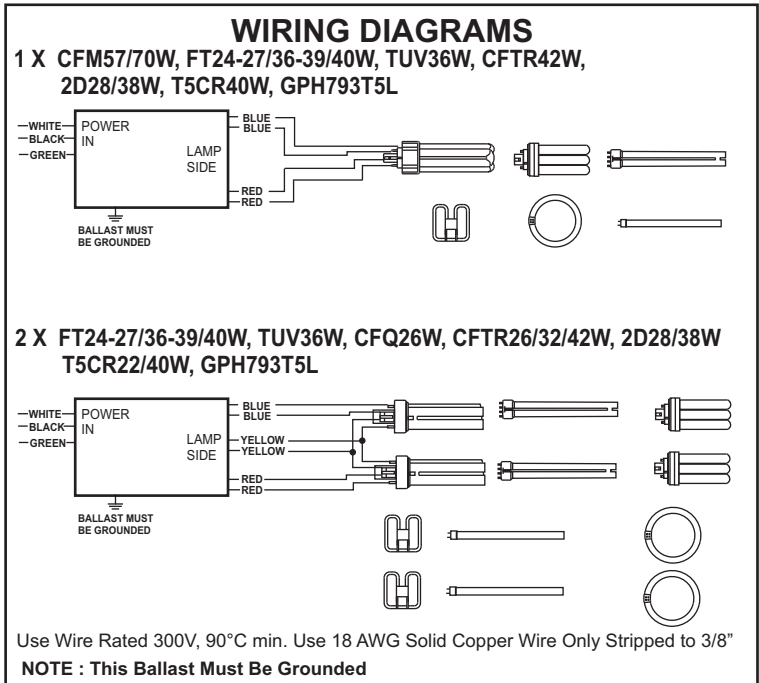

SPECIFICATION SHEET : RHA-UNV-242-BLS

This Is An Original Product From Fulham Co., Inc

Description : RACEHORSE Series, Universal Operating Voltage, Program Preheat Start Ballast, End Of Life Protection, Auto Restart, Cold Starting Feature.

This Ballast Will Operate Following Lamps.

TWIN(FT), 4 PIN 24-27/36-39/40W/TUV36W	QUAD (CFQ), 4 PIN 26W	TRIPLE(CFTR) 26W/32W/42W	2D28/38W	CFM57/70W	T5CR22/T5CR40W	GPH793T5L

ELECTRICAL DATA (With 120 Volt Application)

INPUT VOLT: 120V ± 10% , 50/60Hz									
LAMP WATTS/TYPE	CFTR42W	FT24/27W	FT36/39W	FT40W	2D28W	2D38W	T5CR40W	TUV36W	GPH793T5L
LAMPS OPERATED	1								
INPUT WATTS	46	25	32	44	31	34	41	33	29
LINE CURRENT:	0.39	0.21	0.27	0.36	0.26	0.28	0.34	0.28	0.24
POWER FACTOR	0.99	0.99	0.99	0.99	0.99	0.99	0.99	0.99	0.99
BALLAST FACTOR	0.95	1.02	0.85	0.95	1.22	0.83	0.92	0.69	0.72
EFFICACY FACTOR	2.04	4.03	2.62	2.18	3.88	2.48	2.23	2.09	2.48
THD	8.7%	12.3%	10.4%	9.3%	10.0%	10.0%	9.5%	10.0%	10.9%
CURRENT CREST FACTOR	< 1.7								
EMI/RFI COMPLIANCE	FCC PART 18-A (NON-CONSUMER)								
SOUND RATING	" A "								
BALLAST TYPE	PROGRAMMED START								
VOLTAGE TRANSIENTS	MOV (ANSI C82.11)								
INPUT/PROTECTION	FUSE								
OUTPUT/PROTECTION	OPEN LAMP, SHORTED LAMP, END-OF-LIFE								
MIN. OPERATING TEMP	-30°C (-22°F)								
MAX. CASE TEMP	90°C (194°F) SEE FOOT NOTE WARRANTY								
APPROVALS/CLASS	UL /cUL LISTED, CLASS " P ", 1 OUTDOOR								
REMOTE MOUNTING	18 FT MAX.								

Fulham extends a limited warranty only to the original purchaser or to the first user for a period of 5 years @ 75°C or 3 years @ 90°C from the date of manufacture when properly installed and operated under normal conditions of use. For complete terms and conditions, please reference the Fulham product catalog (www.fulham.com) Due to a program of continuous improvement, Fulham reserves the right to make modifications or variations in design or construction to the equipment described. © Fulham Company Limited, All Rights Reserved.