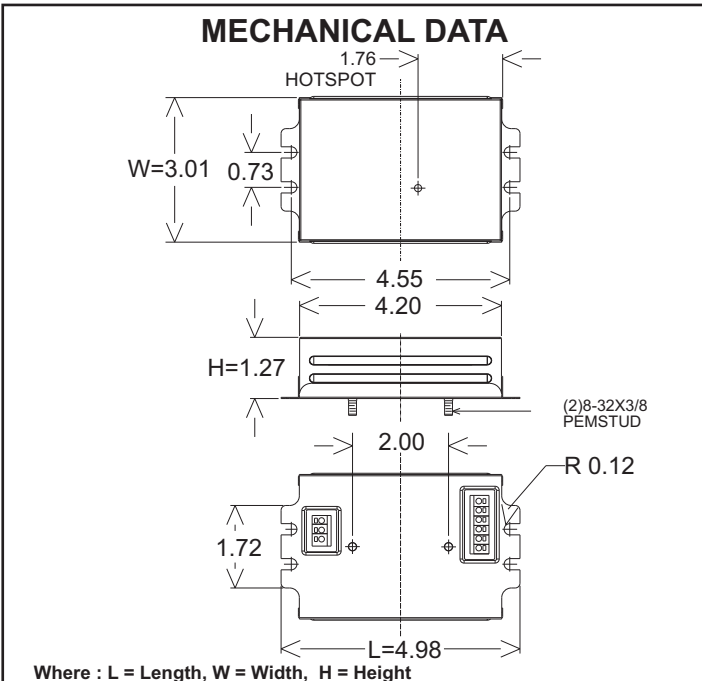

SPECIFICATION SHEET : RHA-UNV-242-BLS

This Is An Original Product From Fulham Co., Inc

Description : RACEHORSE Series, Universal Operating Voltage, Program Preheat Start Ballast, End Of Life Protection, Auto Restart, Cold Starting Feature.

This Ballast Will Operate Following Lamps.

TWIN(FT), 4 PIN 24-27/36-39/40W/TUV36W	QUAD (CFQ), 4 PIN 26W	TRIPLE(CFTR) 26W/32W/42W	2D28/38W	CFM57/70W	T5CR22/T5CR40W	GPH793T5L

ELECTRICAL DATA (With 277 Volt Application)

INPUT VOLT: 277V ± 10%, 50/60Hz									
LAMP WATTS/TYPE	CFTR42W	FT24/27W	FT36/39W	FT40W	2D28W	2D38W	T5CR40W	TUV36W	GPH793T5L
LAMPS OPERATED	1								
INPUT WATTS	46	25	32	43	32	34	41	33	29
LINE CURRENT:	0.18	0.11	0.13	0.17	0.13	0.14	0.16	0.13	0.12
POWER FACTOR	0.94	0.83	0.89	0.93	0.89	0.90	0.93	0.90	0.87
BALLAST FACTOR	0.95	1.02	0.85	0.95	1.22	0.83	0.92	0.69	0.72
EFFICACY FACTOR	2.08	4.04	2.62	2.21	3.84	2.46	2.27	2.08	2.49
THD	16.8%	21.7%	16.7%	16.9%	18.6%	17.1%	15.4%	17.3%	18.5%
CURRENT CREST FACTOR	< 1.7								
EMI/RFI COMPLIANCE	FCC PART 18-A (NON-CONSUMER)								
SOUND RATING	" A "								
BALLAST TYPE	PROGRAMMED START								
VOLTAGE TRANSIENTS	MOV (ANSI C82.11)								
INPUT/PROTECTION	FUSE								
OUTPUT/PROTECTION	OPEN LAMP, SHORTED LAMP, END-OF-LIFE								
MIN. OPERATING TEMP	-30°C (-22°F)								
MAX. CASE TEMP	90°C (194°F) SEE FOOT NOTE WARRANTY								
APPROVALS/CLASS	UL /cUL LISTED, CLASS " P ", 1 OUTDOOR								
REMOTE MOUNTING	18 FT MAX.								

Fulham extends a limited warranty only to the original purchaser or to the first user for a period of 5 years @ 75°C or 3 years @ 90°C from the date of manufacture when properly installed and operated under normal conditions of use. For complete terms and conditions, please reference the Fulham product catalog (www.fulham.com) Due to a program of continuous improvement, Fulham reserves the right to make modifications or variations in design or construction to the equipment described. © Fulham Company Limited, All Rights Reserved.