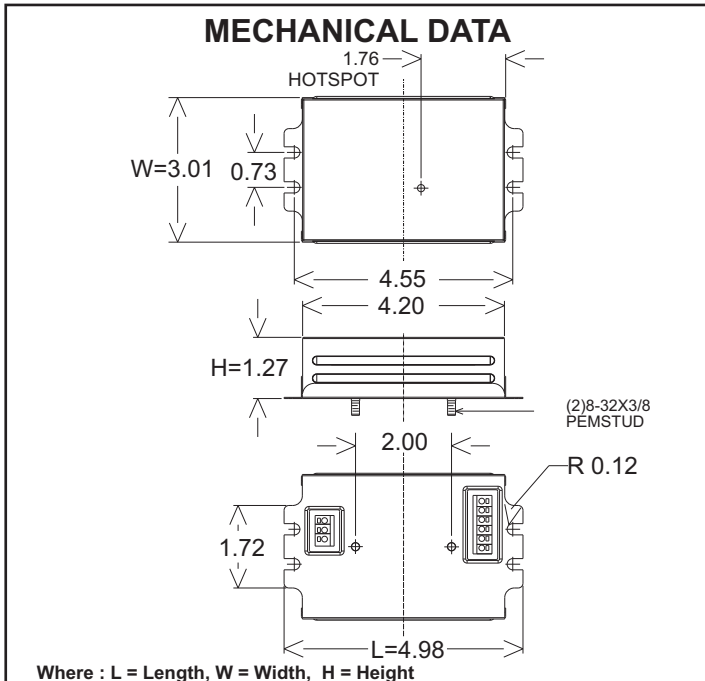

SPECIFICATION SHEET : RHA-UNV-242-BLS

This Is An Original Product From Fulham Co., Inc

Description : RACEHORSE Series, Universal Operating Voltage, Program Preheat Start Ballast, End Of Life Protection, Auto Restart, Cold Starting Feature.

This Ballast Will Operate Following Lamps.

TWIN(FT), 4 PIN 24-27/36-39/40W/TUV36W	QUAD (CFQ), 4 PIN 26W	TRIPLE(CFTR) 26W/32W/42W	2D28/38W	CFM57/70W	T5CR22/T5CR40W	GPH793T5L

ELECTRICAL DATA (With 277 Volt Application)

INPUT VOLT: 277V ± 10%, 50/60Hz									
LAMP WATTS/TYPE	CFM57W	CFM70W	CFQ26W	CFTR26W	CFTR32W	CFTR42W	FT24/27W	FT36/39W	FT40W
LAMPS OPERATED	1			2					
INPUT WATTS	56	67	53	55	58	86	48	61	85
LINE CURRENT:	0.21	0.25	0.20	0.21	0.22	0.32	0.18	0.23	0.31
POWER FACTOR	0.95	0.97	0.95	0.95	0.96	0.98	0.94	0.96	0.98
BALLAST FACTOR	0.94	0.94	0.97	0.97	0.91	0.90	0.98	0.81	0.89
EFFICACY FACTOR	1.69	1.40	1.83	1.76	1.58	1.04	2.04	1.32	1.04
THD	14.7%	11.4%	16.0%	14.6%	14.6%	9.6%	16.6%	12.2%	9.9%
CURRENT CREST FACTOR	< 1.7								
EMI/RFI COMPLIANCE	FCC PART 18-A (NON-CONSUMER)								
SOUND RATING	" A "								
BALLAST TYPE	PROGRAMMED START								
VOLTAGE TRANSIENTS	MOV (ANSI C82.11)								
INPUT/PROTECTION	FUSE								
OUTPUT/PROTECTION	OPEN LAMP, SHORTED LAMP, END-OF-LIFE								
MIN. OPERATING TEMP	-30°C (-22°F)								
MAX. CASE TEMP	90°C (194°F) SEE FOOT NOTE WARRANTY								
APPROVALS/CLASS	UL /cUL LISTED, CLASS " P ", 1 OUTDOOR								
REMOTE MOUNTING	18 FT MAX.								

Fulham extends a limited warranty only to the original purchaser or to the first user for a period of 5 years @ 75°C or 3 years @ 90°C from the date of manufacture when properly installed and operated under normal conditions of use. For complete terms and conditions, please reference the Fulham product catalog (www.fulham.com) Due to a program of continuous improvement, Fulham reserves the right to make modifications or variations in design or construction to the equipment described. © Fulham Company Limited, All Rights Reserved.