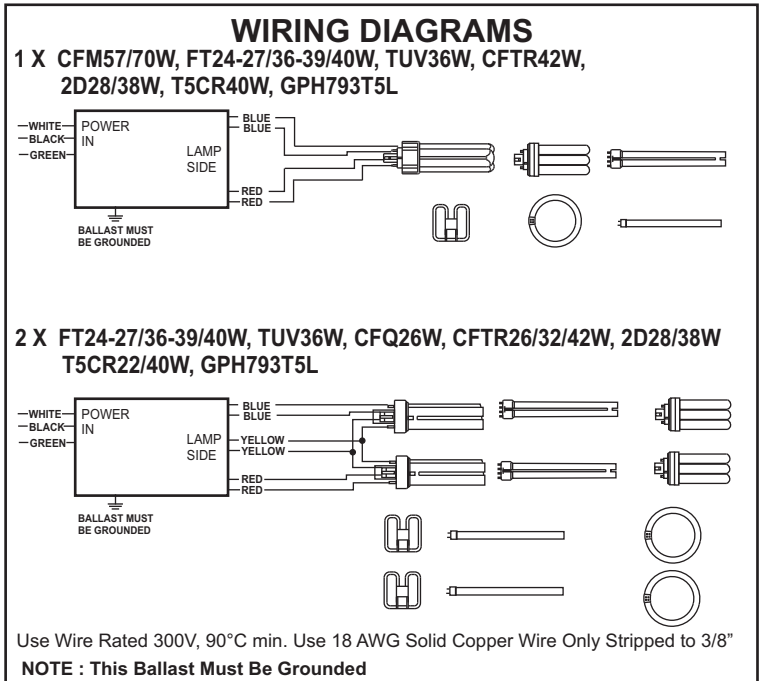

SPECIFICATION SHEET : RHA-UNV-242-BLS

This Is An Original Product From Fulham Co., Inc

Description : RACEHORSE Series, Universal Operating Voltage, Program Preheat Start Ballast, End Of Life Protection, Auto Restart, Cold Starting Feature.

This Ballast Will Operate Following Lamps.

TWIN(FT), 4 PIN 24-27/36-39/40W/TUV36W	QUAD (CFQ), 4 PIN 26W	TRIPLE(CFTR) 26W/32W/42W	2D28/38W	CFM57/70W	T5CR22/T5CR40W	GPH793T5L

ELECTRICAL DATA (With 277 Volt Application)

INPUT VOLT: 277V ± 10%, 50/60Hz									
LAMP WATTS/TYPE	CFTR42W	FT24/27W	FT36/39W	FT40W	2D28W	2D38W	T5CR40W	TUV36W	GPH793T5L
LAMPS OPERATED	1								
INPUT WATTS	46	25	32	43	32	34	41	33	29
LINE CURRENT:	0.18	0.11	0.13	0.17	0.13	0.14	0.16	0.13	0.12
POWER FACTOR	0.94	0.83	0.89	0.93	0.89	0.90	0.93	0.90	0.87
BALLAST FACTOR	0.95	1.02	0.85	0.95	1.22	0.83	0.92	0.69	0.72
EFFICACY FACTOR	2.08	4.04	2.62	2.21	3.84	2.46	2.27	2.08	2.49
THD	16.8%	21.7%	16.7%	16.9%	18.6%	17.1%	15.4%	17.3%	18.5%
CURRENT CREST FACTOR	< 1.7								
EMI/RFI COMPLIANCE	FCC PART 18-A (NON-CONSUMER)								
SOUND RATING	" A "								
BALLAST TYPE	PROGRAMMED START								
VOLTAGE TRANSIENTS	MOV (ANSI C82.11)								
INPUT/PROTECTION	FUSE								
OUTPUT/PROTECTION	OPEN LAMP, SHORTED LAMP, END-OF-LIFE								
MIN. OPERATING TEMP	-30°C (-22°F)								
MAX. CASE TEMP	90°C (194°F) SEE FOOT NOTE WARRANTY								
APPROVALS/CLASS	UL /cUL LISTED, CLASS " P ", 1 OUTDOOR								
REMOTE MOUNTING	18 FT MAX.								

Fulham extends a limited warranty only to the original purchaser or to the first user for a period of 5 years @ 75°C or 3 years @ 90°C from the date of manufacture when properly installed and operated under normal conditions of use. For complete terms and conditions, please reference the Fulham product catalog (www.fulham.com) Due to a program of continuous improvement, Fulham reserves the right to make modifications or variations in design or construction to the equipment described. © Fulham Company Limited, All Rights Reserved.