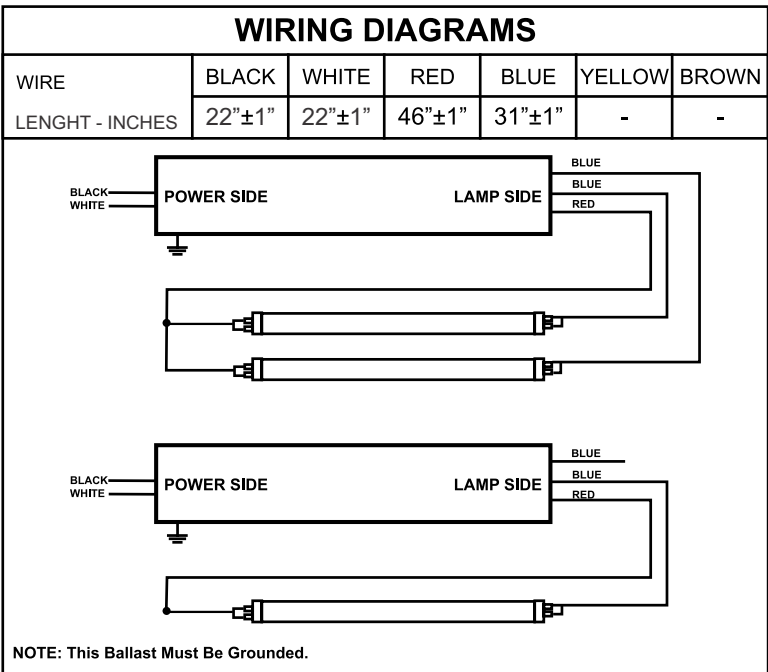

SPECIFICATION SHEET: **NPY-120-232-T8-IS**

This Is An Original Product From Fulham Co., Inc.

Description: PONY Series, High Frequency Electronic, Instant Start Ballast

This Ballast Will Operate Following Lamps:

1X: F17T8, F25T8, F32T8, F32T8 (28/30W), FBO31T8, FBO24T8, FBO16T8 2X: F17T8, F25T8, F32T8, F32T8(28/30W), FBO31T8, FBO24T8, FBO16T8,	1X: F20T12, F25T12, F30T12, F34T12, F40T12 2X: F20T12, F25T12, F30T12, F34T12, F40T12

ELECTRICAL DATA

INPUT VOLT: 120V ± 10%, 50/60Hz						
LAMP WATTS/TYPE	FOB31T8	F20T12	F25T12	F30T12	F40T12	F40T12 (34w)
LAMPS OPERATED	2					
INPUT WATTS	56	28	35	39	48	40
LINE CURRENT	0.82	0.44	0.53	0.59	0.71	0.61
POWER FACTOR	0.57	0.53	0.54	0.55	0.56	0.55
BALLAST FACTOR	0.89	0.67	0.68	0.70	0.61	0.65
EFFICACY FACTOR	1.59	2.36	1.96	1.81	1.28	1.61
THD	< 150%					
CURRENT CREST FACTOR	< 1.7					
EMI/RFI COMPLIANCE	FCC PART 18-B (Consumer)					
SOUND RATING	"A"					
BALLAST TYPE	INSTANT START					
VOLTAGE TRANSIENTS	ANSI 62.41					
INPUT/PROTECTION	FUSE					
OUTPUT/PROTECTION	-					
MIN. OPERATING TEMP.	-10° C (14°F)					
MAX. CASE TEMP.	75°C (167°F)					
ENERGY STAR 4.0	-					
APPROVALS/CLASS	UL/cUL LISTED, CLASS "P", 1 OUTDOOR					

Fulham extends a limited warranty only to the original purchaser or to the first user for a period of 2 years from the date of manufacture when properly installed and operated under normal conditions of use. For complete terms and conditions, please reference the Fulham product catalog (www.fulham.com)
Due to a program of continuous improvement, Fulham reserves the right to make modifications or variations in design or construction to the equipment described.