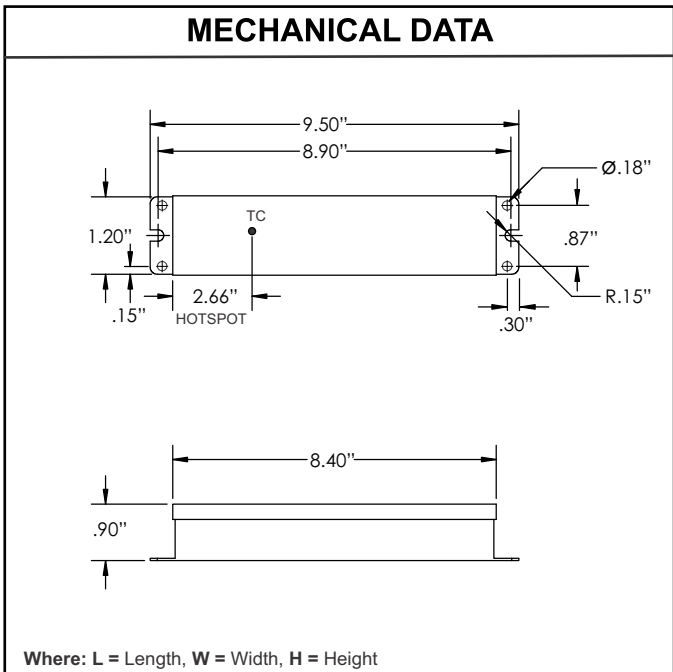

SPECIFICATION SHEET: **NPY-120-232-T8-IS**

This Is An Original Product From Fulham Co., Inc.

Description: PONY Series, High Frequency Electronic, Instant Start Ballast

This Ballast Will Operate Following Lamps:

1X: F17T8, F25T8, F32T8, F32T8 (28/30W), FBO31T8, FBO24T8, FBO16T8 2X: F17T8, F25T8, F32T8, F32T8(28/30W), FBO31T8, FBO24T8, FBO16T8,	1X: F20T12, F25T12, F30T12, F34T12, F40T12 2X: F20T12, F25T12, F30T12, F34T12, F40T12

ELECTRICAL DATA

INPUT VOLT: 120V ± 10%, 50/60Hz						
LAMP WATTS/TYPE	FOB31T8	F20T12	F25T12	F30T12	F40T12	F40T12 (34w)
LAMPS OPERATED	2					
INPUT WATTS	56	28	35	39	48	40
LINE CURRENT	0.82	0.44	0.53	0.59	0.71	0.61
POWER FACTOR	0.57	0.53	0.54	0.55	0.56	0.55
BALLAST FACTOR	0.89	0.67	0.68	0.70	0.61	0.65
EFFICACY FACTOR	1.59	2.36	1.96	1.81	1.28	1.61
THD	< 150%					
CURRENT CREST FACTOR	< 1.7					
EMI/RFI COMPLIANCE	FCC PART 18-B (Consumer)					
SOUND RATING	"A"					
BALLAST TYPE	INSTANT START					
VOLTAGE TRANSIENTS	ANSI 62.41					
INPUT/PROTECTION	FUSE					
OUTPUT/PROTECTION	-					
MIN. OPERATING TEMP.	-10° C (14°F)					
MAX. CASE TEMP.	75°C (167°F)					
ENERGY STAR 4.0	-					
APPROVALS/CLASS	UL/cUL LISTED, CLASS "P", 1 OUTDOOR					

Fulham extends a limited warranty only to the original purchaser or to the first user for a period of 2 years from the date of manufacture when properly installed and operated under normal conditions of use. For complete terms and conditions, please reference the Fulham product catalog (www.fulham.com)
Due to a program of continuous improvement, Fulham reserves the right to make modifications or variations in design or construction to the equipment described.