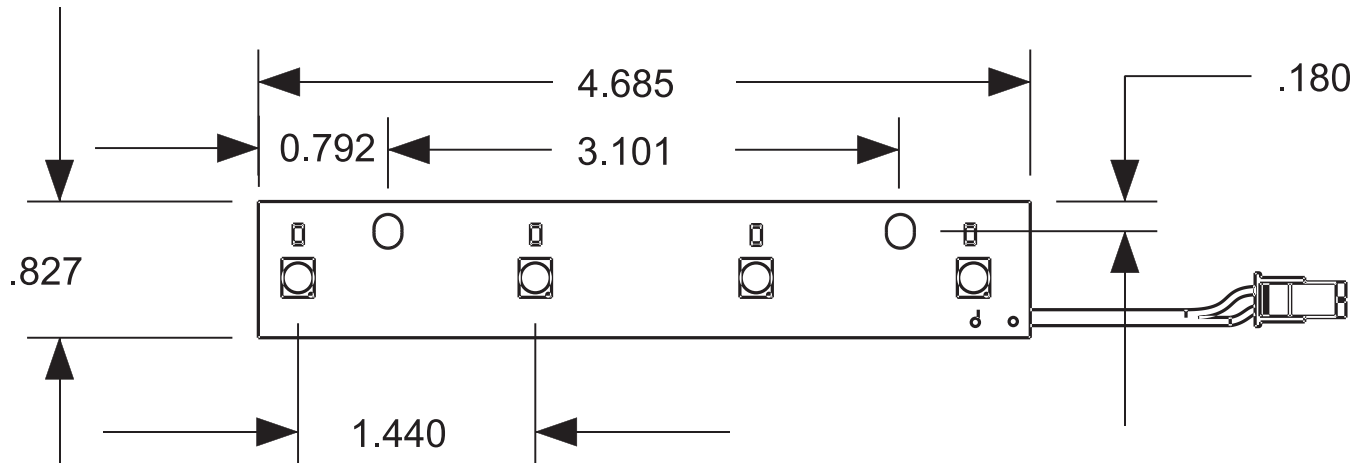

**Wiring Data:**

Lead Length - inches: 24"

**Battery Data:**

Fulham Part #	Battery Pack	No. of LEDs	Run Time*
FHSBATT3-C3	3 C Cell	4	145 min.
FHSBATT3-D4	3 D Cell	4	200 min
FHSBATT3-F7	3 F Cell	4	360 min.

\* Run times are based on fully charged batteries.

**CAUTION:** Replace battery only with corresponding part number.

**Mechanical Data:**

Beam Angle (typical)