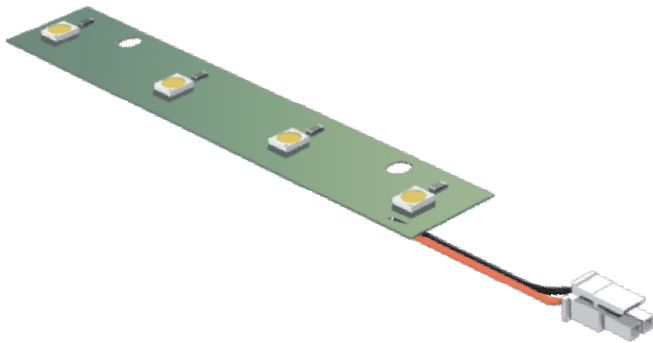

This is an original product from Fulham Co., Inc.

Description: Emergency LED Array, only to be operated with FHS1-UNV-3.6L

This LED Array Will Operate At The Following:

4W, 500 Lumens

**Array:**

**LED Color Temperature:** Pure White (6300K)

**Wiring Data:**

Lead Length - inches: 24"

**Battery Data:**

Fulham Part #	Battery Pack	No. of LEDs	Run Time*
FHSBATT3-C3	3 C Cell	4	145 min.
FHSBATT3-D4	3 D Cell	4	200 min
FHSBATT3-F7	3 F Cell	4	360 min.