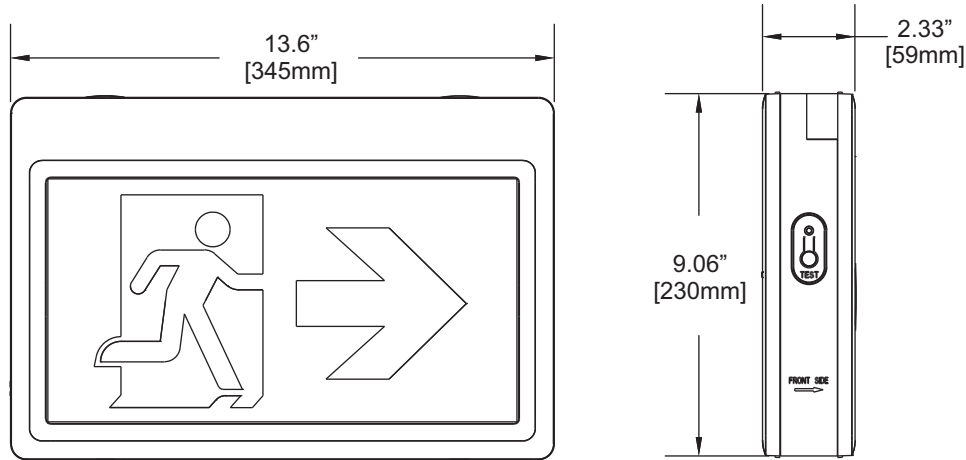

FHEU20

Comes standard with three pictograms legends for directional selection.

Running Man LED Exit Sign

- 120VAC / 347VAC Input, Input Power 4W
- cULus Listed, Damp Location Rated
- High quality NiCd battery
- Low power consumption and LED light source for reduce operation and maintenance costs
- LED technology 75,000 hours lamp life
- High impact UV flame rated thermoplastic
- Universal Mounting: Ceiling, wall or side mount
- Single or double face with changeable legends

General Specifications

Input Voltage	120VAC / 347VAC
Input Power	4W
EM Power	1.5W
Battery	NiCd 3.6V, 900mAh
Overall Size	13.6" L x 9.06" H x 2.33" W (345 x 230 x 59mm)
Emergency Operation	120 minutes
Charge Time	24 Hours
Compliance	cULus Listed Damp Location Rated
Warranty	2 years from the date of manufacture

Mechanical Data

Part Number Matrix

FHEU20