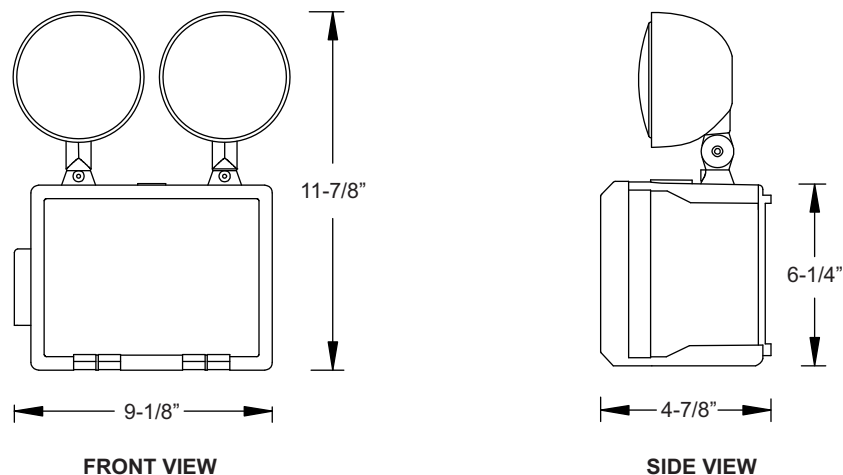

FHEM15

Wet-Location Adjustable Emergency Lights

- Push to test switch
- LED charge indicator
- Universal mount
- Remote capable
- Maintenance Free, 6V 10Ah SLA Battery
- Two 6VDC, 7.2W, PAR 36 fully adjustable glare free lamp heads
- High output remote head capability
- Constructed of corrosion resistant grey fiberglass
- Dual voltage 120V/277V
- UL listed in accordance with UL924

General Specifications

Input Voltage	120/277VAC
Input Current (120V)	51mA
Input Current (277V)	53mA
Input Power (120V)	5.15W
Input Power (277V)	5.36W
Operating Frequency	50/60Hz
Operating Ambient Temperature Range (Ta)	Ambient temperature rating: 10°C to 40°C wet
Overall Size	12.30" L x 4.90" H
Emergency Operation	90 minutes
Compliance	UL 924 Listed Wet Location
Warranty	5 years from the date of manufacture

Mechanical Data

Part Number Matrix

FHEM15

This product does not meet CEC Title 20 Code of Regulations.