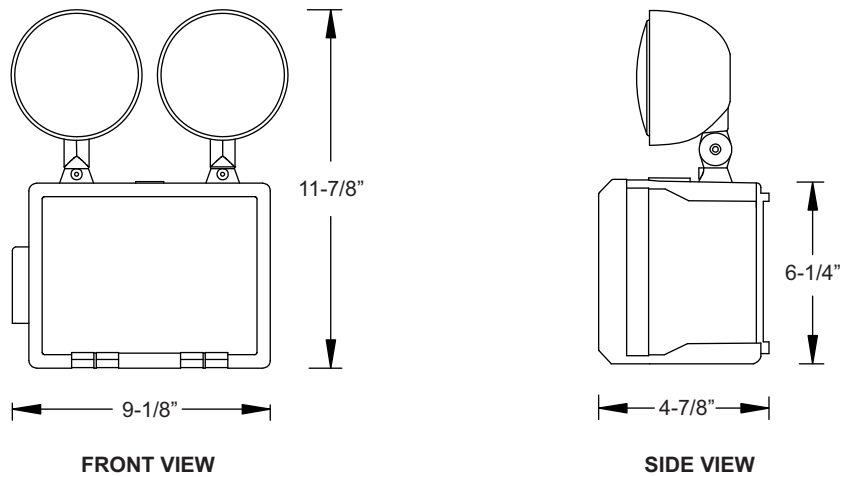

FHEM15

Wet-Location Adjustable Emergency Lights

- Push to test switch
- LED charge indicator
- Universal mount
- Remote capable
- Maintenance Free, 6V 10Ah SLA Battery
- Two 6VDC, 7.2W, PAR 36 fully adjustable glare free lamp heads
- High output remote head capability
- Constructed of corrosion resistant grey fiberglass
- Dual voltage 120V/277V
- UL listed in accordance with UL924

General Specifications

Input Voltage	120/277VAC
Input Current (120V)	51mA
Input Current (277V)	53mA
Input Power (120V)	5.15W
Input Power (277V)	5.36W
Operating Frequency	50/60Hz
Operating Ambient Temperature Range (Ta)	Ambient temperature rating: 10°C to 40°C wet
Overall Size	12.30" L x 4.90" H
Emergency Operation	90 minutes
Compliance	UL 924 Listed Wet Location
Warranty	5 years from the date of manufacture

Mechanical Data

Part Number Matrix

FHEM15

This product does not meet CEC Title 20 Code of Regulations.