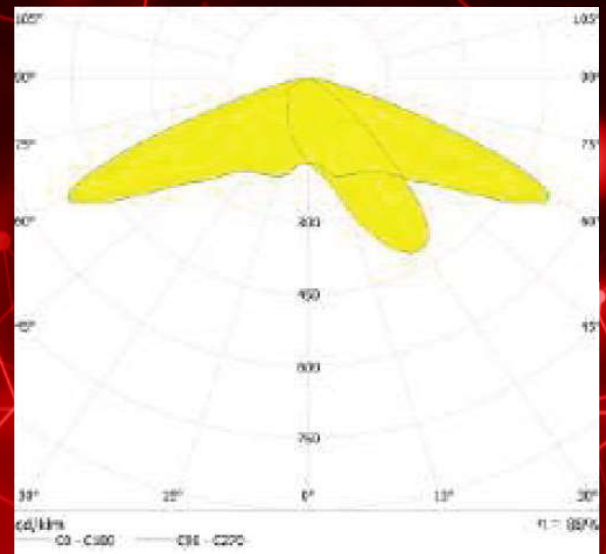

20W LED Emergency Fixtures

- Suitable for Non-Maintained Emergency Lighting Applications
- Programmable backup wattage from 5W to 20W
- 20W constant light output backup for 90 minutes
- Long Life LiFe-Po4 battery pack
- Powered with inbuilt Self Diagnostic feature for fault detection
- Fault indication through test switch
- Customized secondary optics for wide light spread