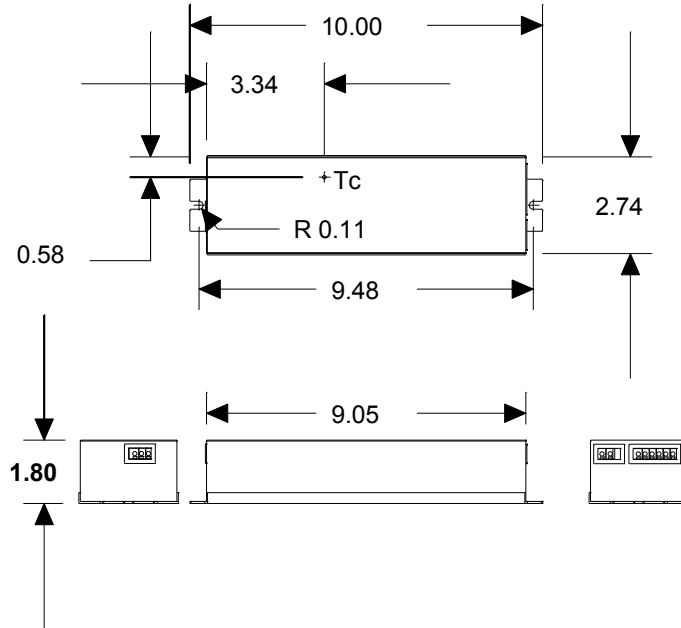

This Ballast Will Operate Following Lamps:

- 87-155W T5 800mA UV lamps
- GHO36T5L (87W), GHO64T5L (155W),
- GHO893T5L (95W), GHO846T5L (90W)

General Specifications

Input Voltage	120 - 277VAC ±10%, 60Hz
Current Crest Factor	<1.7
Lamps Operated	1 or 2 Lamps
EMI / RFI Compliance	FCC Part 18-B (Consumer)
Sound Rating	" A "
Ballast Type	Programmed Start
Voltage Transients	ANSI 62.41
Input Protection	Fuse
Output Protection	EOL
Min. Operating Temp	0°C (32°F)
Max. Case Temp	70°C (158°F)
Type "CC" Type "HL", RoHS	Approved
Approvals Class	UL / cUL Listed, Class "P", Type 1 Outdoor, CE
Warranty	5 Years from the date of manufacture when properly installed

Electrical Data @120VAC

Lamp Wattage / Type	Lamps Operated	Input Wattage	Line Current	Power Factor	Ballast Factor	Efficacy Factor	THD
GHO36T5L	1	86	0.73	0.985	1.09	1.26	11%
GHO64T5L	1	159.7	1.33	0.996	1.07	0.67	6%
GHO893T5L	1	92.7	0.78	0.987	1.09	1.17	11%
GHO846T5L	1	83.3	0.70	0.984	1.09	1.30	11%
GHO36T5L	2	165	1.38	0.996	1.05	0.64	6%
GHO64T5L	2	309.2	2.58	0.998	1.02	0.33	3%
GHO893T5L	2	185.4	1.55	0.997	1.05	0.57	5%
GHO846T5L	2	161.6	1.34	0.996	1.05	0.65	6%

Electrical Data @277VAC

Lamp Wattage / Type	Lamps Operated	Input Wattage	Line Current	Power Factor	Ballast Factor	Efficacy Factor	THD
GHO36T5L	1	88.3	0.427	0.743	1.087	1.231	29%
GHO64T5L	1	159.7	0.641	0.897	1.079	0.675	19%
GHO893T5L	1	94.9	0.446	0.764	1.088	1.146	31%
GHO846T5L	1	85.7	0.418	0.737	1.086	1.267	30%
GHO36T5L	2	164.2	0.657	0.902	1.054	0.642	18%
GHO64T5L	2	304.3	1.134	0.965	1.025	0.337	
GHO893T5L	2	184.0	0.723	0.920	1.053	0.572	
GHO846T5L	2	160.0	0.644	0.898	1.052	0.658	

SHS15-UNV-H

Mechanical Data

Where : L = Length, W = Width, H = Height

Wiring Diagram

Note: This ballast case must be grounded