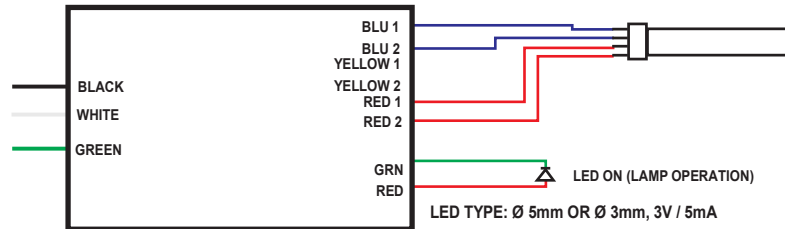

Electrical Data @277VAC

Lamp Wattage / Type	Lamps Operated	Input Wattage	Line Current	Power Factor	Ballast Factor	Efficacy Factor	THD
GHO36T5L	1	88.3	0.427	0.743	1.087	1.231	29%
GHO64T5L	1	159.7	0.641	0.897	1.079	0.675	19%
GHO893T5L	1	94.9	0.446	0.764	1.088	1.146	31%
GHO846T5L	1	85.7	0.418	0.737	1.086	1.267	30%
GHO36T5L	2	164.2	0.657	0.902	1.054	0.642	18%
GHO64T5L	2	304.3	1.134	0.965	1.025	0.337	
GHO893T5L	2	184.0	0.723	0.920	1.053	0.572	
GHO846T5L	2	160.0	0.644	0.898	1.052	0.658	

SHS15-UNV-H

Mechanical Data

Where : L = Length, W = Width, H = Height

Wiring Diagram

Note: This ballast case must be grounded