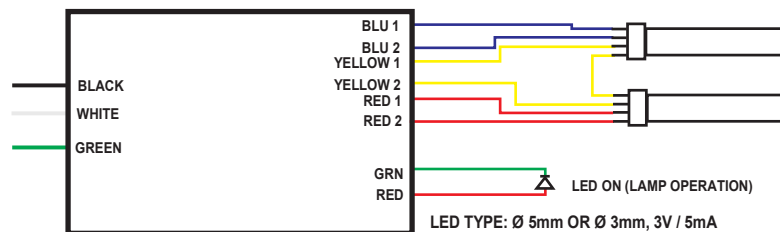

Electrical Data @277VAC

Lamp Wattage / Type	Lamps Operated	Input Wattage	Line Current	Power Factor	Ballast Factor	Efficacy Factor	THD
GHO36T5L	1	88.3	0.427	0.743	1.087	1.231	29%
GHO64T5L	1	159.7	0.641	0.897	1.079	0.675	19%
GHO893T5L	1	94.9	0.446	0.764	1.088	1.146	31%
GHO846T5L	1	85.7	0.418	0.737	1.086	1.267	30%
GHO36T5L	2	164.2	0.657	0.902	1.054	0.642	18%
GHO64T5L	2	304.3	1.134	0.965	1.025	0.337	
GHO893T5L	2	184.0	0.723	0.920	1.053	0.572	
GHO846T5L	2	160.0	0.644	0.898	1.052	0.658	

SHS15-UNV-H

Mechanical Data

Where : L = Length, W = Width, H = Height

Wiring Diagram

Note: This ballast case must be grounded