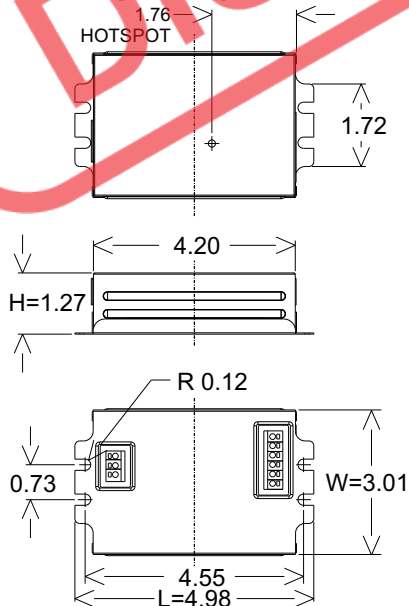

### WIRING DIAGRAMS

1 X CFM57/70W, CFT24-27/36/40W, 36TUV, CFTR42W, 2D28/38W, T5CR40W, GPH793T5L

2 X CFTE24-27/36/40W, 36TUV, CFQE26W, CFTRE26/32/42W, 2D28/38W, T5CR22/40W, GPH793T5L

Use Wire Rated 300V, 90°C min. Use 18 AWG Solid Copper Wire Only Stripped to 3/8"

### MECHANICAL DATA

Where : L = Length, W = Width, H = Height