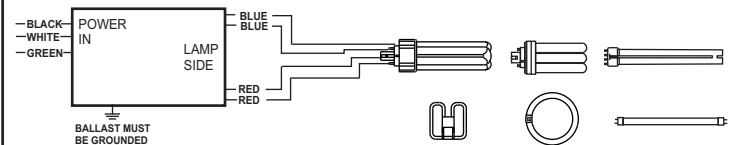

WIRING DIAGRAMS

1 X CFM57/70W, CFT24-27/36/40W, 36TUV, CFTR42W, 2D28/38W, T5CR40W, GPH793T5L