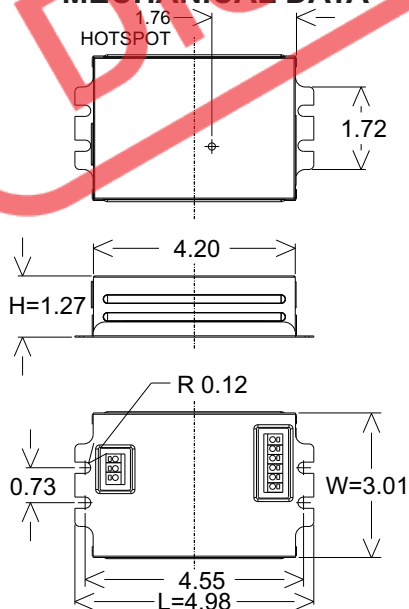

**This Ballast Will Operate Following Lamps.**

TWIN(CFT), 4 PIN  
24-27/36/40W/36TUV

QUAD (CFQ), 4 PIN  
26W

TRIPLE(CFTR)  
26W/32W/42W

2D28/38W

CFM57/70W

T5CR22/T5CR40W

GPH793T5L

### ELECTRICAL DATA ( With 347 Volt Application-1 LAMP )

LAMP WATTS/TYPE	CFTR42W	FT24/27W	FT36/39W	FT40W	2D28W	2D38W	T5CR40W	TUV36W	GPH793T5L
LAMPS OPERATED	1								
INPUT WATTS	48	27	35	46	33	36	43	35	31
LINE CURRENT:	0.14	0.08	0.10	0.14	0.10	0.11	0.13	0.11	0.09
POWER FACTOR	0.98	0.93	0.96	0.98	0.95	0.96	0.97	0.96	0.94
BALLAST FACTOR	1.00	1.08	0.89	0.99	1.28	0.91	1.00	0.73	0.76
EFFICACY FACTOR	2.08	3.96	2.58	2.16	3.94	2.55	2.33	2.08	2.46
THD	< 10%								
CURRENT CREST FACTOR	< 1.7								
EMI/RFI COMPLIANCE	FCC PART 18-A (NON-CONSUMER)								
SOUND RATING	"A"								
BALLAST TYPE	PROGRAMMED START								
VOLTAGE TRANSIENTS	MOV (ANSI C82.11)								
INPUT/PROTECTION	FUSE								
OUTPUT/PROTECTION	OPEN LAMP, SHORTED LAMP, END-OF-LIFE								
MIN. OPERATING TEMP	-30°C (-22°F)								
MAX. CASE TEMP	90°C ( 194°F ) SEE FOOT NOTE WARRANTY								
APPROVALS/CLASS	UL /cUL LISTED, CLASS " P ", 1 OUTDOOR								
REMOTE MOUNTING	18 FT MAX.								

### WIRING DIAGRAMS

1 X CFM57/70W, CFT24-27/36/40W, 36TUV, CFTR42W, 2D28/38W, T5CR40W, GPH793T5L

2 X CFTE24-27/36/40W, 36TUV, CFQE26W, CFTRE26/32/42W, 2D28/38W, T5CR22/40W, GPH793T5L

Use Wire Rated 300V, 90°C min. Use 18 AWG Solid Copper Wire Only Stripped to 3/8"

### WIRING DIAGRAMS

1 X CFM57/70W, CFT24-27/36/40W, 36TUV, CFTR42W, 2D28/38W, T5CR40W, GPH793T5L

2 X CFT24-27/36/40W, 36TUV, CFQ26W, CFTR26/32/42W, 2D28/38W, T5CR22/40W, GPH793T5L

Use Wire Rated 300V, 90°C min. Use 18 AWG Solid Copper Wire Only Stripped to 3/8"