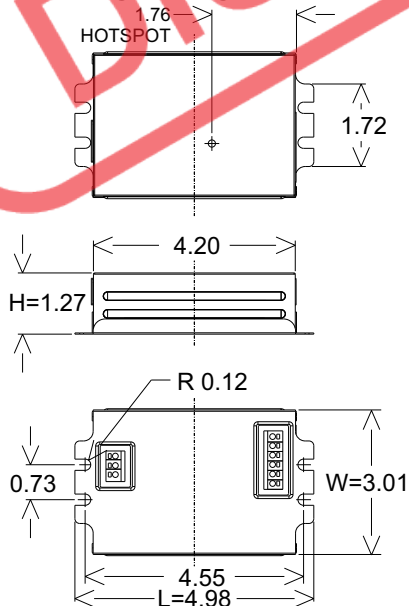

### MECHANICAL DATA

Where : L = Length, W = Width, H = Height

### WIRING DIAGRAMS

1 X CFM57/70W, CFT24-27/36/40W, 36TUV, CFTR42W, 2D28/38W, T5CR40W, GPH793T5L

2 X CFT24-27/36/40W, 36TUV, CFQ26W, CFTR26/32/42W, 2D28/38W, T5CR22/40W, GPH793T5L

Use Wire Rated 300V, 90°C min. Use 18 AWG Solid Copper Wire Only Stripped to 3/8"